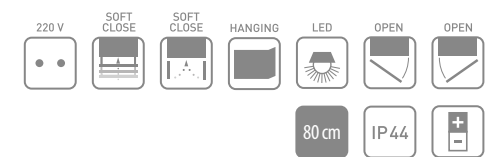

Bijelo / White
visoki sjaj / h.
gloss code: S

Crno / Black
super mat / matt
code: CSM

LUXURY DROP		80
br.	X x Z x Y mm	
1	LUXURY DROP	800 x 460 x 630
2	LUXURY 40/170	400 x 300 x 1700
3	LUXURY RIVA	800 x 180 x 595
4	LUXURY KLO	800 x 150 x 655