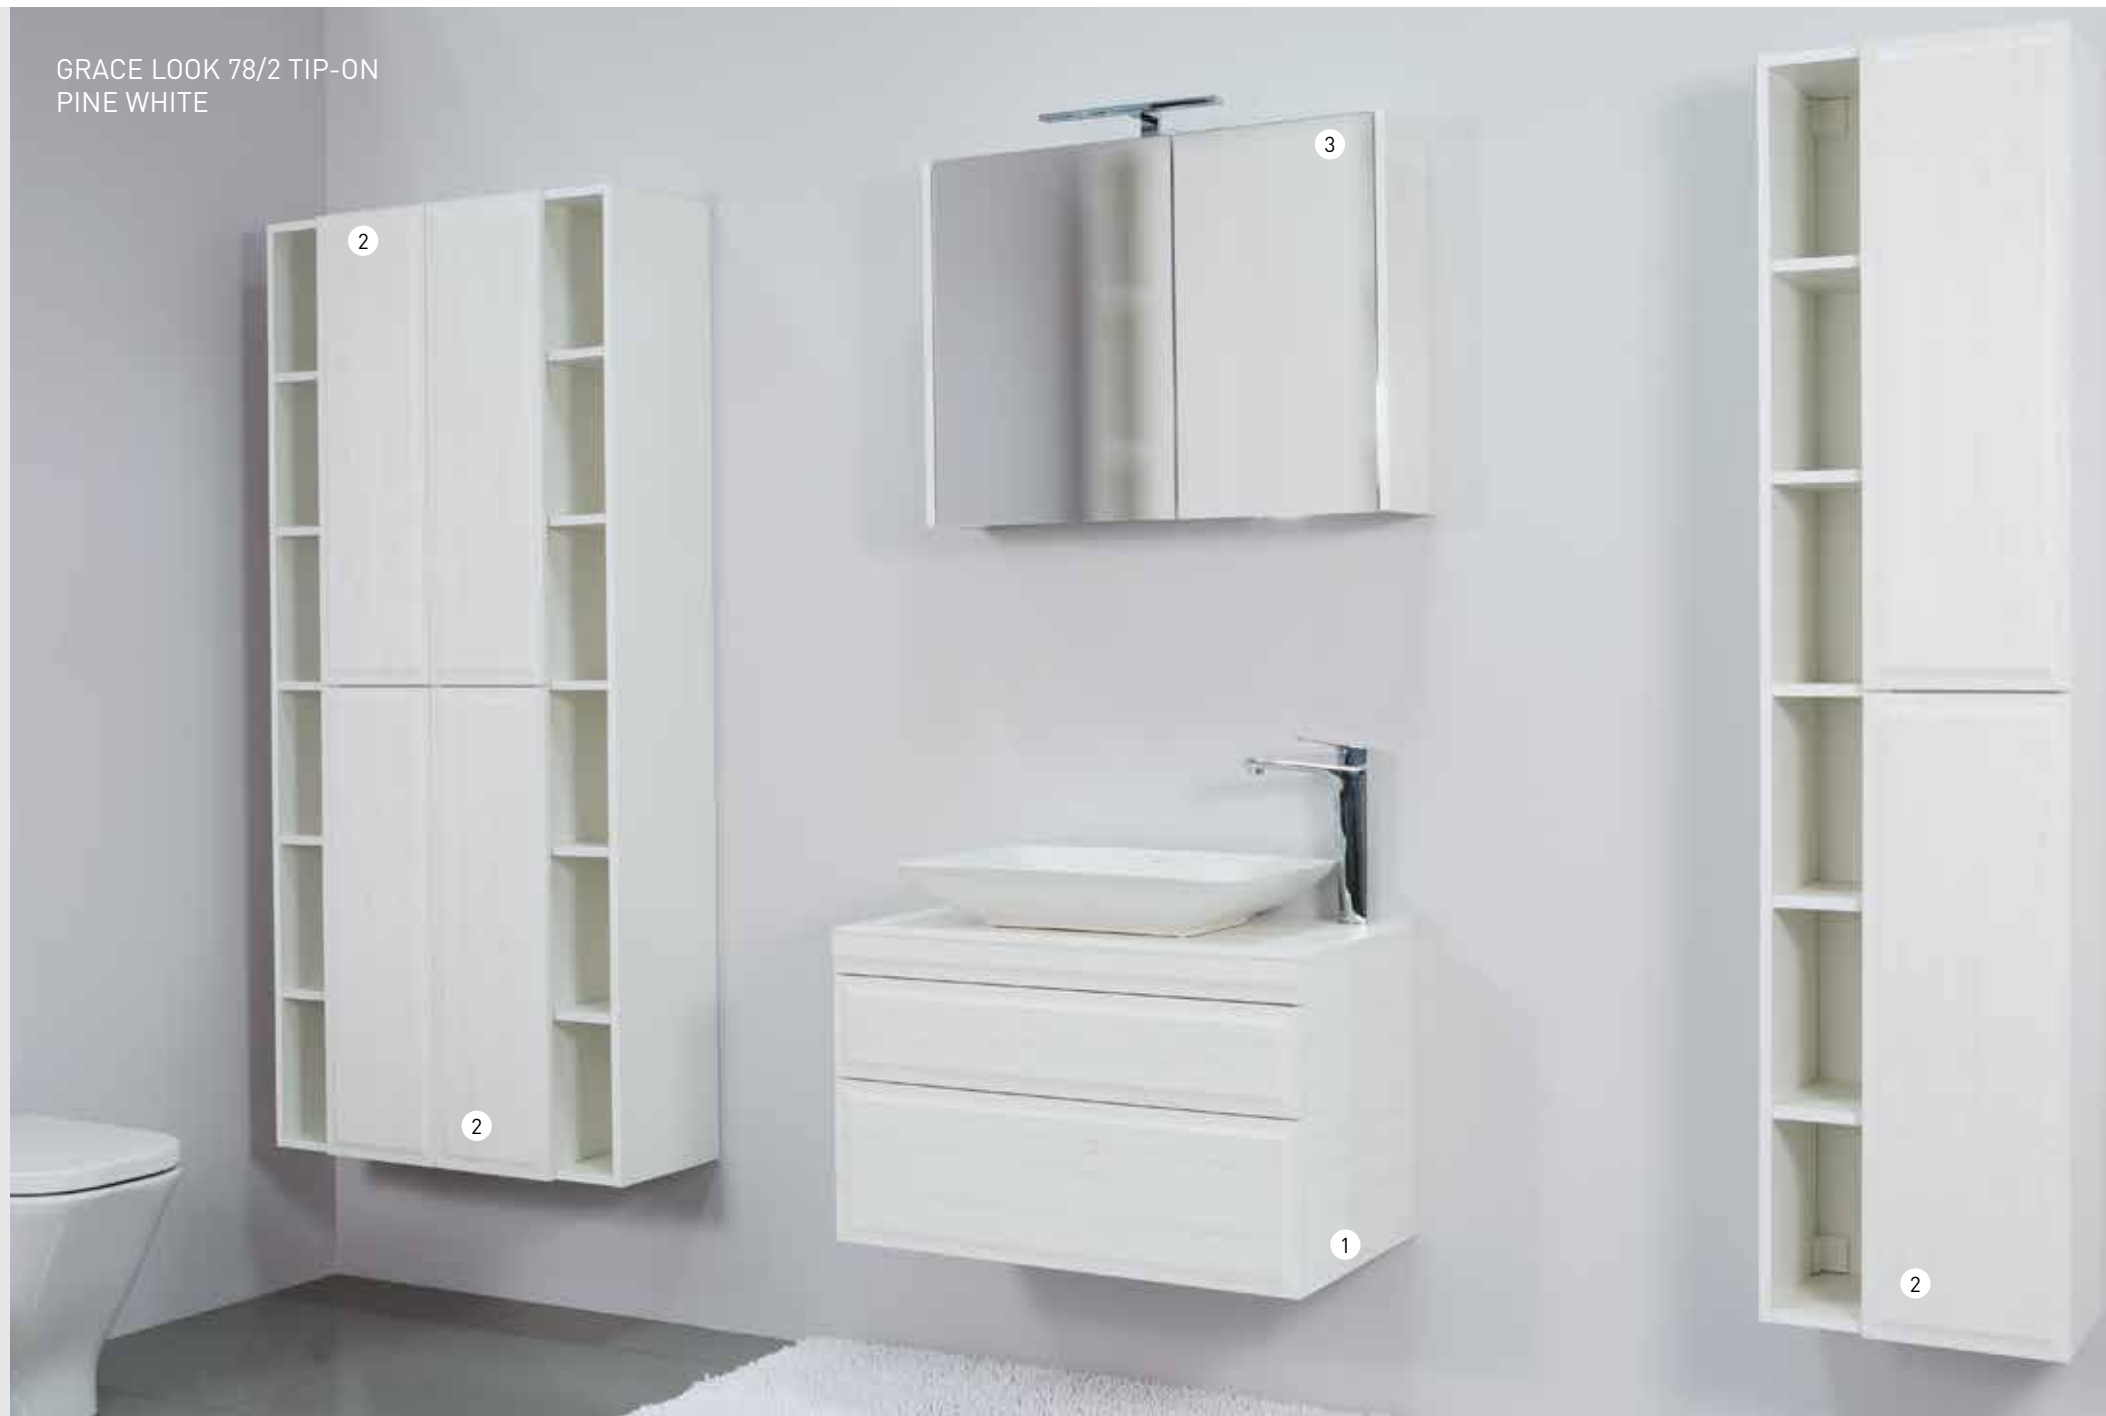

GRACE LOOK 78/2 TIP-ON
PINE WHITE