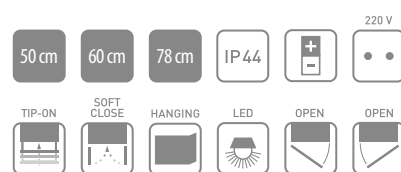

GRACE LOOK TIP-ON	50/1	50/2	60/1	60/2	78/1	78/2
br.	X x Z x Y mm	X x Z x Y mm	X x Z x Y mm	X x Z x Y mm	X x Z x Y mm	X x Z x Y mm
1 GRACE LOOK	505 x 445 x 325	505 x 445 x 485	605 x 445 x 325	605 x 445 x 485	785 x 445 x 325	785 x 445 x 485
2 INSPIRE LOOK 40/170	400 x 300 x 1700	400 x 300 x 1700	400 x 300 x 1700	400 x 300 x 1700	400 x 300 x 1700	400 x 300 x 1700
3 INSPIRE OGLEDALO	500 x 180 x 595	500 x 180 x 595	600 x 180 x 595	600 x 180 x 595	780 x 180 x 595	780 x 180 x 595