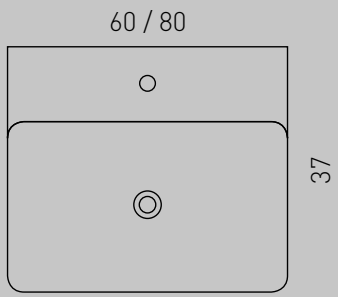

Pine white mat /  
matt code:  
PINE WHITE

IP RETRO DOOR 80		
br.		X x Z x Y mm
1	IP RETRO DOOR	800 x 450 x 600
2	RETRO 35/120	350 x 300 x 1200
3	LUXURY RIVA	800 x 180 x 595
4	LUXURY KLO	800 x 150 x 655