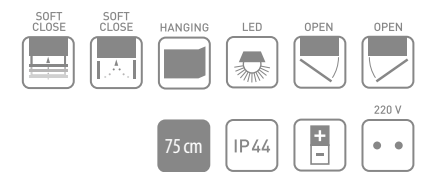

Pine white mat /
matt code:
PINE WHITE

HOME RETRO WINNER 75	
br.	X x Z x Y mm
1 HOME RETRO WINNER	750 x 460 x 585
2 RETRO 35/120	350 x 300 x 1200
3 INSPIRE	700 x 180 x 595
4 LUXURY KLO	700 x 150 x 655