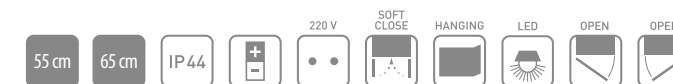

STANCE DOOR	55/33	65/33
1 STANCE DOOR	550 x 330 x 590	650 x 330 x 590
2 INSPIRE 40/170	400 x 300 x 1700	400 x 300 x 1700
3 INSPIRE	500 x 180 x 595	600 x 180 x 595
4 LUXURY KLO	500 x 150 x 655	600 x 150 x 655