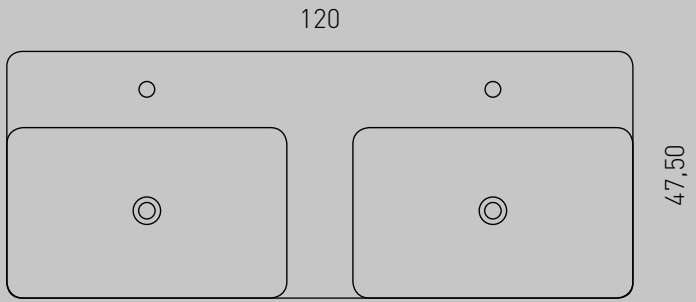

INSPIRE.....	7
INSPIRE LOOK FOUR 120 TIP-ON.....	8
INSPIRE LOOK FOUR 120 TIP-ON.....	10
INSPIRE FOUR 120.....	12
INSPIRE DOOR 120.....	14
INSPIRE LOOK 60 TIP-ON.....	16
INSPIRE LOOK 80 TIP-ON.....	18
INSPIRE 80.....	20
INSPIRE 60.....	22
NADGRADNI / CONTER TOP.....	24
SNOW.....	27
SNOW 50/1; 60/1; 78/1; 100/1.....	28
SNOW 50/2; 60/2; 78/2; 100/2.....	28
SNOW 50/1; 60/1; 78/1; 100/1.....	30
SNOW 50/2; 60/2; 78/2; 100/2.....	30
GRACE LOOK TIP-ON.....	33
GRACE LOOK TIP-ON 50/1; 60/1; 78/1.....	34
GRACE LOOK TIP-ON 50/2; 60/2; 78/2.....	34
GRACE LOOK TIP-ON 50/1; 60/1; 78/1.....	36
GRACE LOOK TIP-ON 50/2; 60/2; 78/2.....	36
GRACE LOOK TIP-ON 50/1; 60/1; 78/1.....	38
GRACE LOOK TIP-ON 50/2; 60/2; 78/2.....	38
GRACE LOOK TIP-ON 50/1; 60/1; 78/1.....	40
GRACE LOOK TIP-ON 50/2; 60/2; 78/2.....	40
GRACE LOOK TIP-ON 50/1; 60/1; 78/1.....	42
GRACE LOOK TIP-ON 50/2; 60/2; 78/2.....	42
GRACE LOOK TIP-ON 50/1; 60/1; 78/1.....	44
GRACE LOOK TIP-ON 50/2; 60/2; 78/2.....	44
GRACE LOOK TIP-ON 50/1; 60/1; 78/1.....	46
GRACE LOOK TIP-ON 50/2; 60/2; 78/2.....	46
GRACE LOOK TIP-ON 50/1; 60/1; 78/1.....	48
GRACE LOOK TIP-ON 50/2; 60/2; 78/2.....	48

LUXURY IDEA.....	51
LUXURY IDEA 78/2 S/VINTAGE.....	52
LUXURY IDEA 78/2 S/VINTAGE.....	54
GRACE.....	57
GRACE LOOK TIP-ON.....	58
GRACE LOOK TIP-ON.....	60
GRACE LOOK TIP-ON.....	62
GRACE WINNER.....	64
GRACE WINNER.....	66
GRACE WINNER.....	68
GRACE DOOR.....	70
LUXURY.....	73
LUXURY SNOW - / 37.....	74
LUXURY SNOW - / 37.....	76
LUXURY THREE.....	78
LUXURY THREE.....	80
LUXURY SNOW.....	82
LUXURY SNOW.....	84
LUXURY SNOW.....	86
LUXURY SNOW.....	88
LUXURY SNOW.....	90
LUXURY SNOW.....	92
LUXURY SNOW.....	94
LUXURY SNOW TIP-ON.....	96
LUXURY SNOW TIP-ON.....	98
LUXURY SNOW - / 1.....	100
LUXURY DROP.....	102
LUXURY DROP.....	104
LUXURY DOOR.....	106

KALE.....	109
KALE WINNER.....	110
KALE WINNER.....	112
HOME.....	115
HOME RETRO DOOR 75.....	116
HOME RETRO WINNER 75.....	118
SOFT.....	121
SOFT WINNER.....	122
SOFT WINNER.....	124
SOFT ONIX 2.....	126
SOFT QUICK.....	128
SOFT DOOR.....	130
SOFT KHROMA.....	132
IP.....	135
IP ONIX-2.....	136
IP RETRO WINNER 60.....	138
IP RETRO WINNER 80.....	140
IP RETRO DOOR 60.....	142
IP RETRO DOOR 80.....	144
ABSOLUTE.....	147
ABSOLUTE 80/37.....	148
ABSOLUTE 60/37.....	150
POLO.....	153
POLO.....	154
POLO.....	156
STANCE.....	159
STANCE 55/33 DOOR.....	160
STANCE 65/33 DOOR.....	160

SMALL SIZES.....	163
LUXURY SLIM DOOR 54.....	164
SUN 45 (45x27).....	166
TOP 45 (53x33).....	167
SLIM 45 (45x25).....	168
MINI 45 (45x25).....	169
ALBATROS.....	171
ALBATROS PLUS-VIVA.....	172
ALBATROS PLUS-KLO.....	174
ALBATROS OCEAN.....	176
ALBATROS VIVA.....	178
ALBATROS SUPER.....	180
ALBATROS KLO.....	182
ALBATROS RETRO.....	184
ALBATROS RETRO.....	186
VIVA.....	189
VIVA.....	190
VIDA.....	192
VIŠEĆI ORMARIĆI / HANGING CABINETS.....	193
STOJEĆI ORMARIĆI / STANDING CABINETS.....	194
STOJEĆI ORMARIĆI / STANDING CABINETS.....	196
OGLEDALA / OGLEDALA / MIRROR / SPIEGEL.....	198
OGLEDALA / OGLEDALA / MIRROR / SPIEGEL.....	200
OGLEDALA / OGLEDALA / MIRROR / SPIEGEL.....	202
OGLEDALA / OGLEDALA / MIRROR / SPIEGEL.....	204
OBREZ.....	205
RUČKE.....	205
PROFILI ZA KERAMIKU.....	206

INSPIRE