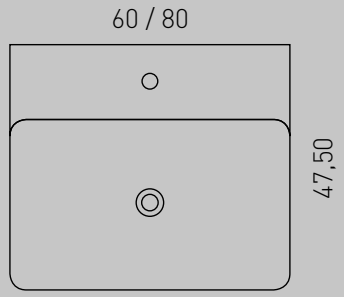

INSPIRE.....	7
INSPIRE LOOK FOUR 120 TIP-ON.....	8
INSPIRE LOOK FOUR 120 TIP-ON.....	10
INSPIRE FOUR 120.....	12
INSPIRE DOOR 120.....	14
INSPIRE LOOK 60 TIP-ON.....	16
INSPIRE LOOK 80 TIP-ON.....	18
INSPIRE 80.....	20
INSPIRE 60.....	22
NADGRADNI / CONTER TOP.....	24
SNOW.....	27
SNOW 50/1; 60/1; 78/1; 100/1.....	28
SNOW 50/2; 60/2; 78/2; 100/2.....	28
SNOW 50/1; 60/1; 78/1; 100/1.....	30
SNOW 50/2; 60/2; 78/2; 100/2.....	30
GRACE LOOK TIP-ON.....	33
GRACE LOOK TIP-ON 50/1; 60/1; 78/1.....	34
GRACE LOOK TIP-ON 50/2; 60/2; 78/2.....	34
GRACE LOOK TIP-ON 50/1; 60/1; 78/1.....	36
GRACE LOOK TIP-ON 50/2; 60/2; 78/2.....	36
GRACE LOOK TIP-ON 50/1; 60/1; 78/1.....	38
GRACE LOOK TIP-ON 50/2; 60/2; 78/2.....	38
GRACE LOOK TIP-ON 50/1; 60/1; 78/1.....	40
GRACE LOOK TIP-ON 50/2; 60/2; 78/2.....	40
GRACE LOOK TIP-ON 50/1; 60/1; 78/1.....	42
GRACE LOOK TIP-ON 50/2; 60/2; 78/2.....	42
GRACE LOOK TIP-ON 50/1; 60/1; 78/1.....	44
GRACE LOOK TIP-ON 50/2; 60/2; 78/2.....	44
GRACE LOOK TIP-ON 50/1; 60/1; 78/1.....	46
GRACE LOOK TIP-ON 50/2; 60/2; 78/2.....	46
GRACE LOOK TIP-ON 50/1; 60/1; 78/1.....	48
GRACE LOOK TIP-ON 50/2; 60/2; 78/2.....	48

LUXURY IDEA.....	51
LUXURY IDEA 78/2 S/VINTAGE.....	52
LUXURY IDEA 78/2 S/VINTAGE.....	54
GRACE.....	57
GRACE LOOK TIP-ON.....	58
GRACE LOOK TIP-ON.....	60
GRACE LOOK TIP-ON.....	62
GRACE WINNER.....	64
GRACE WINNER.....	66
GRACE WINNER.....	68
GRACE DOOR.....	70
LUXURY.....	73
LUXURY SNOW - / 37.....	74
LUXURY SNOW - / 37.....	76
LUXURY THREE.....	78
LUXURY THREE.....	80
LUXURY SNOW.....	82
LUXURY SNOW.....	84
LUXURY SNOW.....	86
LUXURY SNOW.....	88
LUXURY SNOW.....	90
LUXURY SNOW.....	92
LUXURY SNOW.....	94
LUXURY SNOW TIP-ON.....	96
LUXURY SNOW TIP-ON.....	98
LUXURY SNOW - / 1.....	100
LUXURY DROP.....	102
LUXURY DROP.....	104
LUXURY DOOR.....	106

KALE.....	109
KALE WINNER.....	110
KALE WINNER.....	112
HOME.....	115
HOME RETRO DOOR 75.....	116
HOME RETRO WINNER 75.....	118
SOFT.....	121
SOFT WINNER.....	122
SOFT WINNER.....	124
SOFT ONIX 2.....	126
SOFT QUICK.....	128
SOFT DOOR.....	130
SOFT KHROMA.....	132
IP.....	135
IP ONIX-2.....	136
IP RETRO WINNER 60.....	138
IP RETRO WINNER 80.....	140
IP RETRO DOOR 60.....	142
IP RETRO DOOR 80.....	144
ABSOLUTE.....	147
ABSOLUTE 80/37.....	148
ABSOLUTE 60/37.....	150
POLO.....	153
POLO.....	154
POLO.....	156
STANCE.....	159
STANCE 55/33 DOOR.....	160
STANCE 65/33 DOOR.....	160

SMALL SIZES.....	163
LUXURY SLIM DOOR 54.....	164
SUN 45 (45x27).....	166
TOP 45 (53x33).....	167
SLIM 45 (45x25).....	168
MINI 45 (45x25).....	169
ALBATROS.....	171
ALBATROS PLUS-VIVA.....	172
ALBATROS PLUS-KLO.....	174
ALBATROS OCEAN.....	176
ALBATROS VIVA.....	178
ALBATROS SUPER.....	180
ALBATROS KLO.....	182
ALBATROS RETRO.....	184
ALBATROS RETRO.....	186
VIVA.....	189
VIVA.....	190
VIDA.....	192
VIŠEĆI ORMARIĆI / HANGING CABINETS.....	193
STOJEĆI ORMARIĆI / STANDING CABINETS.....	194
STOJEĆI ORMARIĆI / STANDING CABINETS.....	196
OGLEDALA / OGLEDALA / MIRROR / SPIEGEL.....	198
OGLEDALA / OGLEDALA / MIRROR / SPIEGEL.....	200
OGLEDALA / OGLEDALA / MIRROR / SPIEGEL.....	202
OGLEDALA / OGLEDALA / MIRROR / SPIEGEL.....	204
OBREZ.....	205
RUČKE.....	205
PROFILI ZA KERAMIKU.....	206

INSPIRE