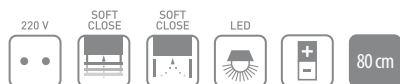

LUXURY 2 PROFIL 80 ALU

HR / BiH	SLO	ENG	CZ	D
Korpus: MDF E-1 Fronta: MDF E-1 Ručkice/nogice: Al Umivaonik: keramički Blok = ormarić + umivaonik	Korpus: MDF E-1 Fronta: MDF E-1 Ročaji/nogice: Al Umivalnik: keramični Bloc = omarica + umivalnik	Body: MDF E-1 Front: MDF E-1 Handles/stands: Al Basin: ceramics Bloc = cabinet + basin	Korpus: MDF E-1 Front: MDF E-1 Rukojeti/nožky: Al Umyvadlo: keramika Blok = skříňka + umyvadlo	Korpus: MDF E-1 Fronten: MDF E-1 Griffe/Beine: Al Waschbeck: Keramik Block = Schrank + Waschbecken

LUXURY 2 PROFIL 80 MS/ALU

- Bukva / Beech visoki sjaj / high gloss code: BA
- Hrast / Oak visoki sjaj / high gloss code: HT
- Mocca HG / Mocca HG visoki sjaj / high gloss code: MS
- Bijelo / White visoki sjaj / high gloss code: S
- Mocca / Mocca mat / matt code: MM
- Plavo tirkiz / Blue turquoise visoki sjaj / high gloss code: PS
- Antracit / Antracit visoki sjaj / high gloss code: AS
- Bordo / Red cherry visoki sjaj / high gloss code: BS