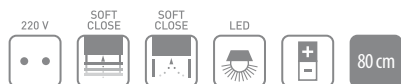

LUXURY 1 PROFIL 80 S

HR / BiH	SLO	ENG	CZ	D
Korpus: MDF E-1 Fronta: MDF E-1 Ručkice/nogice: Al bijelo Umivaonik: keramički Blok = ormarić + umivaonik	Korpus: MDF E-1 Fronta: MDF E-1 Ročaji/nogice: Al belo Umivalnik: keramični Bloc = omarica + umivalnik	Body: MDF E-1 Front: MDF E-1 Handles/stands: Al white Basin: ceramics Bloc = cabinet + basin	Korpus: MDF E-1 Front: MDF E-1 Rukojeti/nožky: Al bítá Umyvadlo: keramika Blok = skříňka + umyvadlo	Korpus: MDF E-1 Fronten: MDF E-1 Griffe/Beine: Al weiß Waschbeck: Keramik Block = Schrank + Waschbecken