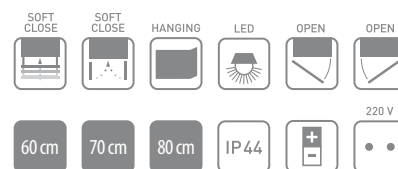

HR/BiH
Korpus: MFC oplemenjeni bijelo
Fronta: MDF E-1
Ručkice/nogice: krom
Umivaonik: keramički
Blok = ormarić + umivaonik

ENG
Body: MFC refined white laminated
Front: MDF E-1
Handles/stands: chrome
Basin: ceramics
Bloc = cabinet + basin

SLO
Korpus: oplemeniteni MFC beli
Fronta: MDF E-1
Ročaji/nogice: krom
Umivalnik: keramični
Bloc = omarica + umivalnik

D
Korpus: MFC angereichert Weiß
Fronten: MDF E-1
Griffe/Beine: Chrom
Waschbeck: Keramik
Block = Schrank + Waschbecken

IP ONIX-2	60	70	80
br.	X x Z x Y mm	X x Z x Y mm	X x Z x Y mm
1 IP ONIX-2	600 x 450 x 600	700 x 450 x 600	800 x 450 x 600
2 LUXURY 40/170	400 x 300 x 1700	400 x 300 x 1700	400 x 300 x 1700
3 LUXURY RIVA	600 x 180 x 595	700 x 180 x 595	800 x 180 x 595
4 LUXURY KLO	600 x 150 x 655	700 x 150 x 655	800 x 150 x 655