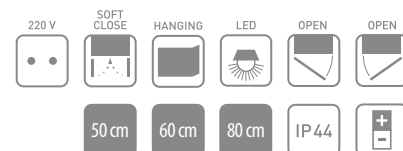

HR/BiH
Korpus: MDF E-1
Fronta: MDF E-1
Ručkice/nogice: krom
Umivaonik: keramički
Blok = ormarić + umivaonik

ENG
Body: MDF E-1
Front: MDF E-1
Handles/stands: chrome
Basin: ceramics
Bloc = cabinet + basin

SLO
Korpus: MDF E-1
Fronta: MDF E-1
Ročaji/nogice: krom
Umivalnik: keramični
Bloc = omarica + umivalnik

D
Korpus: MDF E-1
Fronten: MDF E-1
Griffe/Beine: Chrom
Waschbeck: Keramik
Block = Schrank + Waschbecken

LUXURY DOOR	50	60	80
br.	X x Z x Y mm	X x Z x Y mm	X x Z x Y mm
1 LUXURY DOOR	500 x 460 x 550	600 x 460 x 550	800 x 460 x 550
2 I 60/190	600 x 300 x 1920	600 x 300 x 1920	600 x 300 x 1920
3 I 33/190	330 x 330 x 1920	330 x 330 x 1920	330 x 330 x 1920
4 LUXURY RIVA	500 x 180 x 595	600 x 180 x 595	800 x 180 x 595
5 LUXURY KLO	500 x 150 x 655	600 x 150 x 655	800 x 150 x 655